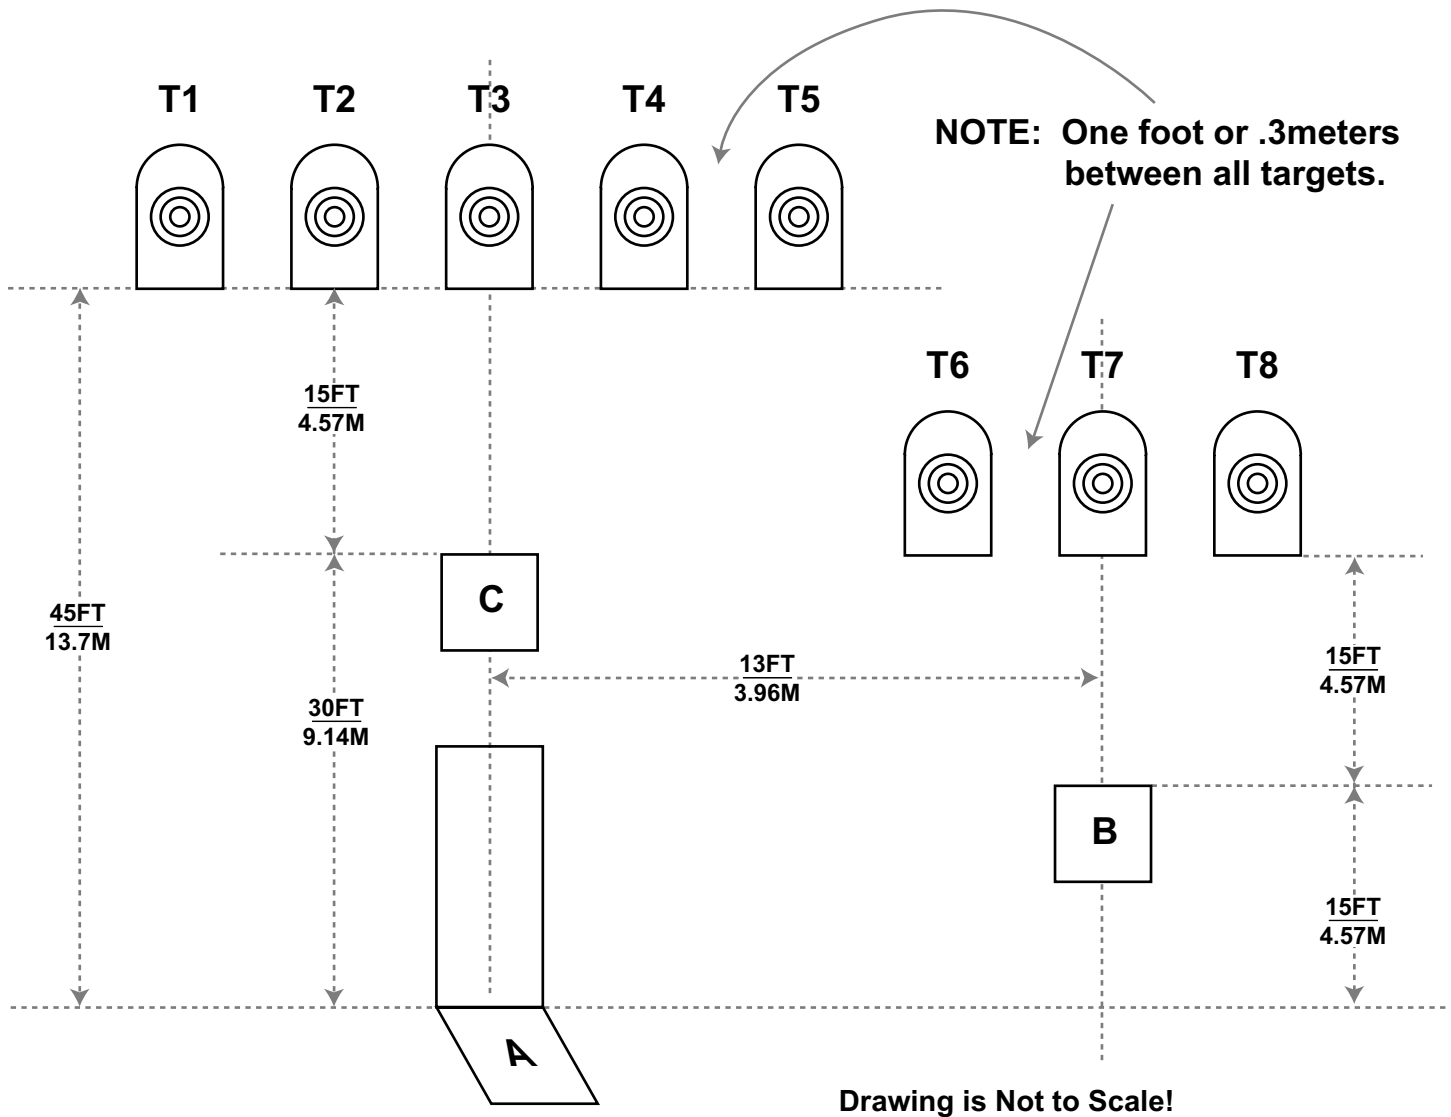

# Vic's Brain Dead

CS-020  
Designed by  
Roger Davis

**Start Position:** Standing in Box A, facing downrange, hands gripping barricade at shoulder level.

**Procedure:**

At start signal from Box A engage T1 thru T5 with two (2) rounds each in any order. From Box B engage T6 thru T8 with two (2) rounds each in any order. From Box C engage T1 thru T5 with one (1) round each in any order.

**Scoring:** Shots Unlimited

**Targets:** 8 NRA D-1 paper

**Rounds:** 21 minimum

**Start:** Audible

**Stop:** Last shot

**Penalties:** Per the ICORE rulebook. Foot faults, procedural and misses +5 seconds per occurrence.

**Stage Setup:** Place targets per drawing dimensions. Set targets T1 thru T8 at standard height with top of target 1.65 m (5 feet 6 inch) +/- 5cm (2 inches) from ground. Alignment is shown to centerlines of boxes and targets, unless otherwise noted. Barricade is 0.6 m (2 feet) wide, minimum. Shooting boxes are approximately 1m x 1m (3 feet x 3 feet).